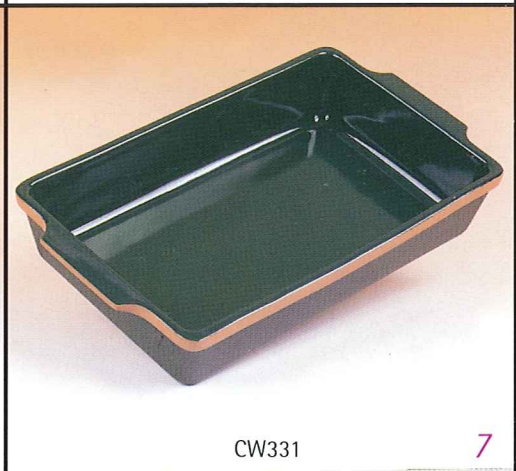

NB363 NB364

NB352 NB353 NB354
NB351-3 Pc. Set

NB326

Fruit Delight

Handpainted
Kitchen & Serving
Accessories

Colorworks

Contemporary Styling
Enhanced by Bands of Our Rich Terra Cotta

Elegant, yet Versatile
Great for Everyday, with Six Bold Colors to Mix or Match

COUNTRY CHARM

Generously-sized dinnerware, accessories, and giftware glazed in navy or forest, then speckled by hand to provide a finish reminiscent of yesteryear's enamelware.

CC303

CC304

CC305

CC307

CC301-Country Blue-
5 Pc. Place Setting