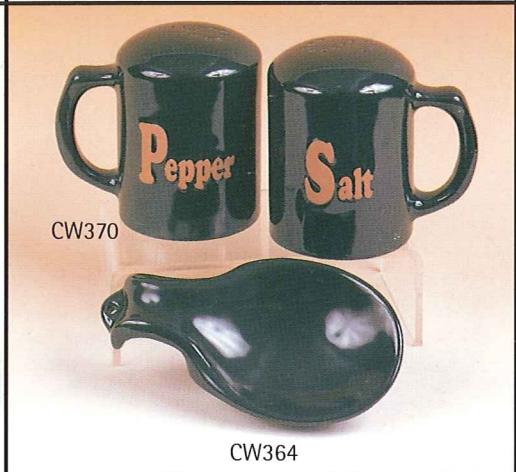

NB363 NB364

NB352 NB353 NB354
NB351-3 Pc. Set

NB326

Fruit Delight

Handpainted
Kitchen & Serving
Accessories

Colorworks

Contemporary Styling
Enhanced by Bands of Our Rich Terra Cotta

Elegant, yet Versatile
Great for Everyday, with Six Bold Colors to Mix or Match