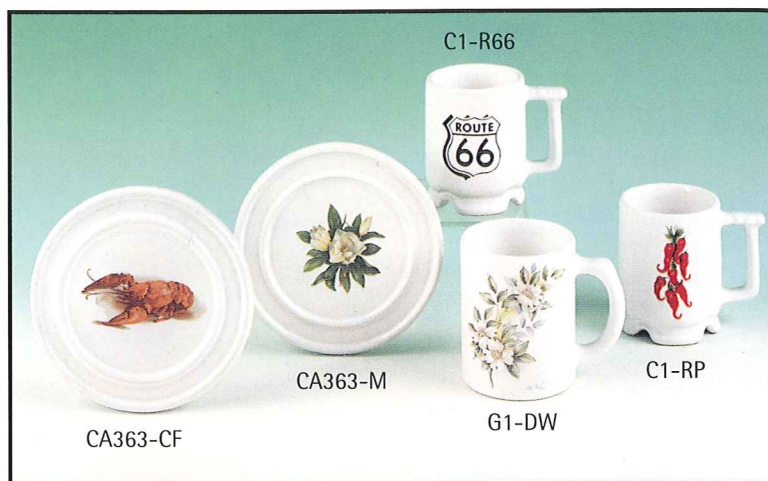

FIRED GLAZE DECALS

Decals are fired to 1500 degrees, fusing the pattern to the durable glaze. Colorful designs last a lifetime. Microwave, dishwasher, and oven safe.

Stock decals include: Sunflower, Magnolia, Blue Bonnet, Crawfish, Dogwood, Red Pepper and Route 66.