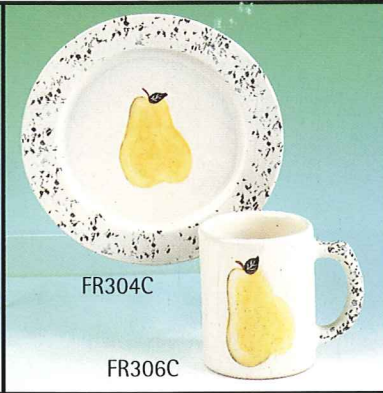

Fruit Delight

Handpainted
Kitchen & Serving
Accessories