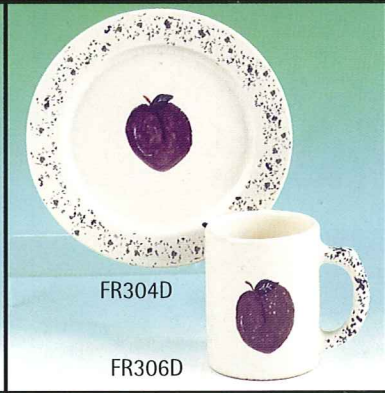

Fruit Delight

Handpainted
Kitchen & Serving
Accessories