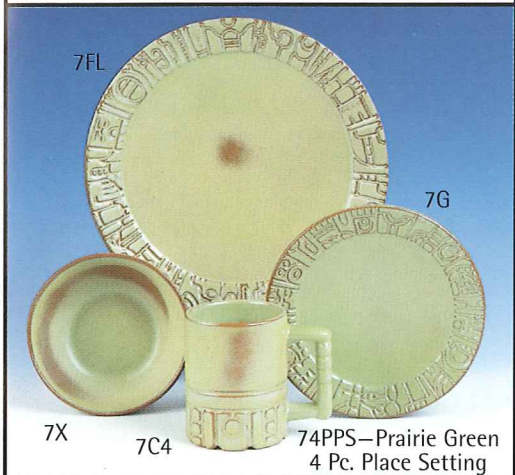

Desert Gold

Prairie Green

55PPS—5 Pc. Place Setting

6P

5AB

16

50

80

5M

5W

5H

The AZTEC Collection

74PPS—Desert Gold

7FL

7G

7X