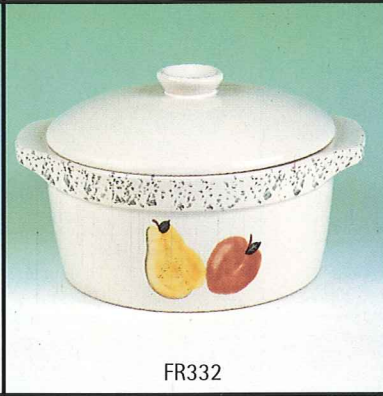

NB363 NB364

NB352 NB353 NB354
NB351-3 Pc. Set

NB326

Fruit Delight

Handpainted
Kitchen & Serving
Accessories

Colorworks

Contemporary Styling
Enhanced by Bands of Our Rich Terra Cotta

Elegant, yet Versatile
Great for Everyday, with Six Bold Colors to Mix or Match

COUNTRY CHARM

Generously-sized dinnerware, accessories, and giftware glazed in navy or forest, then speckled by hand to provide a finish reminiscent of yesteryear's enamelware.

CC303

CC304

CC305

CC307

CC301-Country Blue-
5 Pc. Place Setting