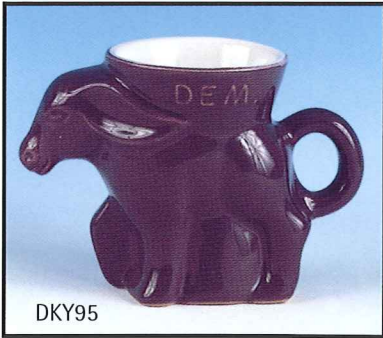

249

6U

91

4Y

COLLECTABLES

DKY95

GOP95

The original "Elephant Mug" was created for the National Republican Woman's Club in 1968 and copyrighted by Frankoma in 1969. The "Donkey Mug" was created in 1975. The mugs are Frankoma stock items available during the dated year only. Each year is a different color. President's and Vice President's names on respective mugs in inaugural year's only.