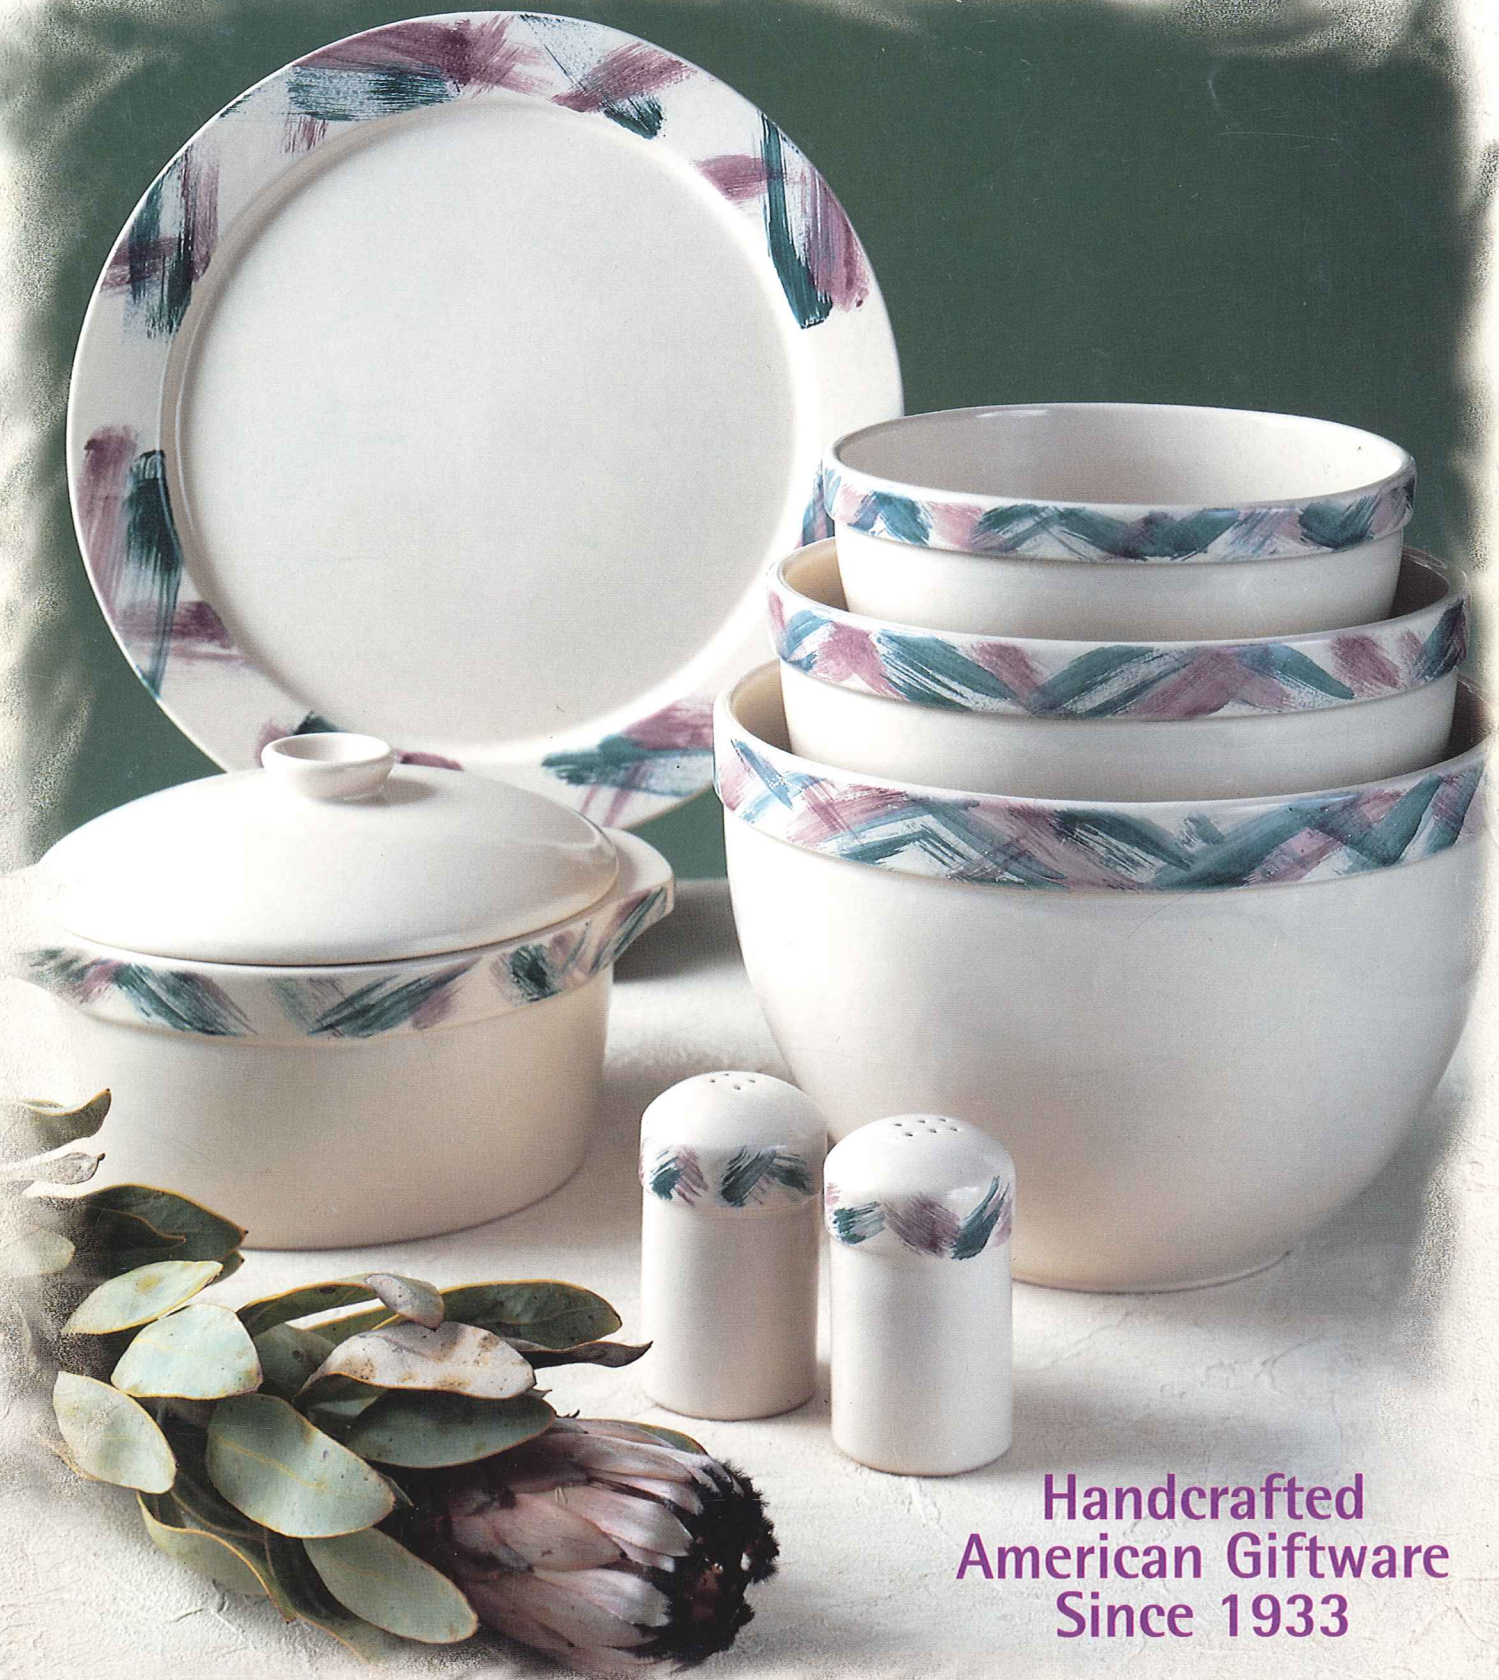

FRANKOMA

Handcrafted
American Giftware
Since 1933

Brushstrokes

Handpainted Ivory Dinnerware & Accessories
Lightly Touched with Shades of Plum and Teal
to Accent Today's Decor

BR303

BR305

BR306

BR304