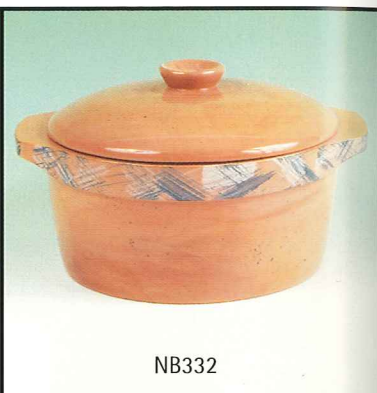

The *Naturals*

Handpainted
Natural Terra Cotta
Dinnerware &
Accessories
Finished with
Durable Clear
Glaze

Brushstrokes

Highlights of
Teal & Ivory

NB360