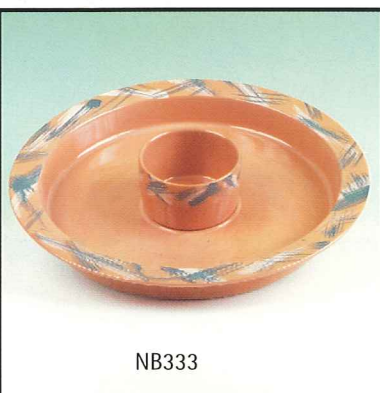

BR363

BR364

BR360

BR331

The *Naturals*

Handpainted
Natural Terra Cotta
Dinnerware &
Accessories
Finished with
Durable Clear
Glaze

Brushstrokes

Highlights of
Teal & Ivory

NB305
NB306 NB304
NB301-4 Pc. Place Setting

NB333

NB327-3 Pc. Set

NB332

NB355

NB331

NB360

4 NB325 NB309