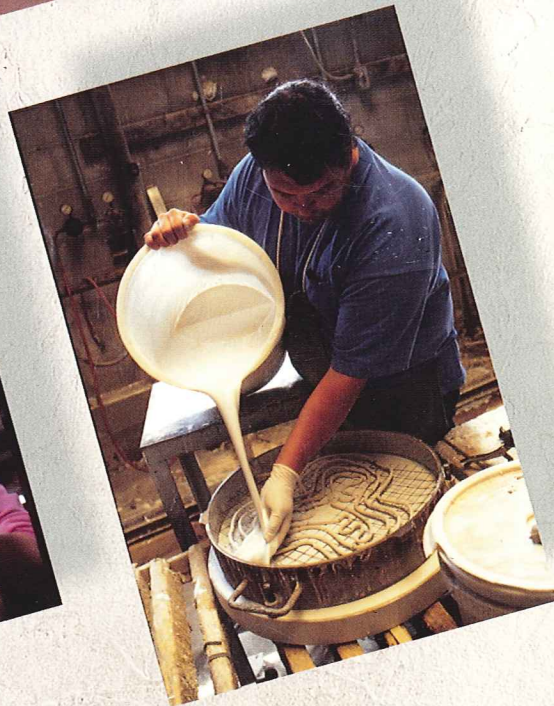

Frankoma has earned its position as America's foremost creator of beautiful and practical earthenware. The shapes and crafted designs, the colors and textures created at Frankoma, are unique in American Ceramics. Since 1933, Frankoma has skillfully combined the traditional art of the Native Americans and the spirit of the the American Pioneers with the creative energies of the Great Southwest to mold useful and collectable giftware.

Frankoma is the finest sculpted giftware available. Constant research ensures that the best raw materials and safest processes are utilized in its production. Manufactured by a unique process, the clay body and colored glaze are fused and fired at the maturing point of the clay. Then, the clay body is tempered as the product slowly cools. Because of its ruggedness and durability, Frankoma can be used daily—indoors and outdoors. All of the Frankoma products are dishwasher safe, ovenproof, and microwaveable.

John Frank, originator of Frankoma Pottery, came to Oklahoma from Chicago in 1927. His teaching of Art and Pottery at the University of Oklahoma along with his work with the geological survey—unearthing Oklahoma's clay deposits—were the inspiration for his future venture. In 1933, equipped with one small kiln, a butter churn for mixing clay, a fruit jar for grinding glazes, and a few other crude tools, Mr. Frank established a studio pottery in Norman, Oklahoma. Three years later, he resigned his teaching position to pursue his passion for pottery art. Working side by side with his devoted wife, Grace Lee, he set out to create beautiful products to enhance everyday life. By 1938 the studio had become too small, and the first factory was relocated from Norman to its present site in Sapulpa. The Franks were determined to use Oklahoma clays for their pottery. First, a clay from Ada was used; then in 1954, a red clay dug at Sapulpa's Sugar Loaf Hill became the base for all Frankoma Pottery, giving it its unique terra cotta coloration.

Today, Frankoma is proud to continue the sculpted art heritage originated by John Frank while blending modern technology into manufacturing techniques. This contemporary look, offered in a broad color palette and enhanced by hand painting and High Definition Imaging, augments and strengthens Frankoma's prized traditional collectable products.

MADE IN THE USA

FRANKOMA

Handcrafted American Giftware Since 1933

A Division of Frankoma Industries, Inc.

P.O. Box 789 • 2400 Frankoma Road • Sapulpa, OK 74067
918-224-5511 • 800-331-3650 • Fax 918-227-3117