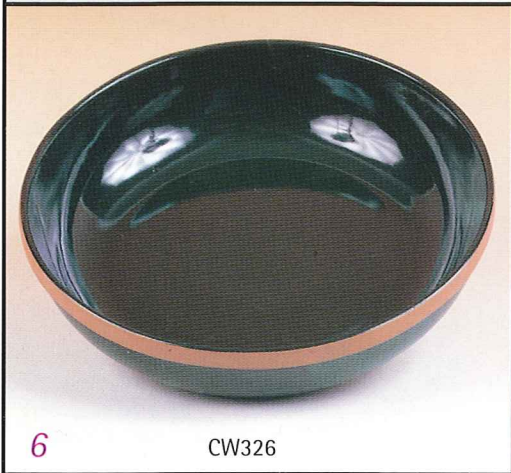

NB363 NB364

NB352 NB353 NB354
NB351-3 Pc. Set

NB326

Fruit Delight

Handpainted
Kitchen & Serving
Accessories

Colorworks

Contemporary Styling
Enhanced by Bands of Our Rich Terra Cotta

Elegant, yet Versatile
Great for Everyday, with Six Bold Colors to Mix or Match

COUNTRY CHARM

Generously-sized dinnerware, accessories, and giftware glazed in navy or forest, then speckled by hand to provide a finish reminiscent of yesteryear's enamelware.

CC303

CC304

CC305

CC307

CC301-Country Blue-
5 Pc. Place Setting