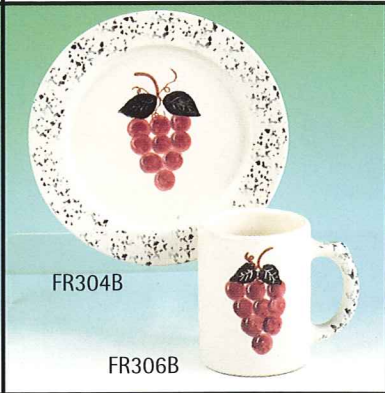

Fruit Delight

Handpainted
Kitchen & Serving
Accessories