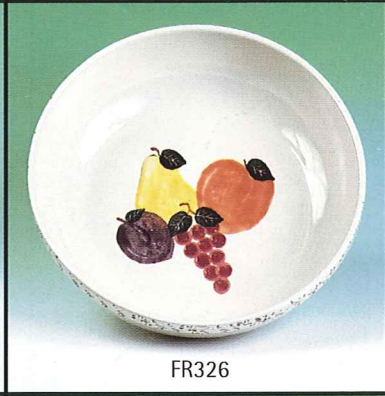

Fruit Delight

Handpainted
Kitchen & Serving
Accessories