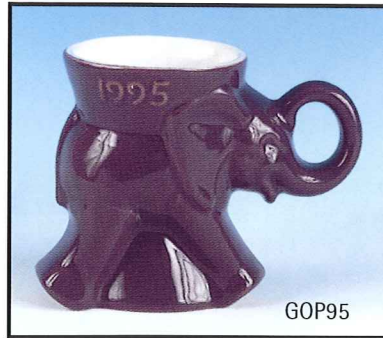

249

6U

91

4Y

COLLECTABLES

DKY95

GOP95

The original "Elephant Mug" was created for the National Republican Woman's Club in 1968 and copyrighted by Frankoma in 1969. The "Donkey Mug" was created in 1975. The mugs are Frankoma stock items available during the dated year only. Each year is a different color. President's and Vice President's names on respective mugs in inaugural year's only.