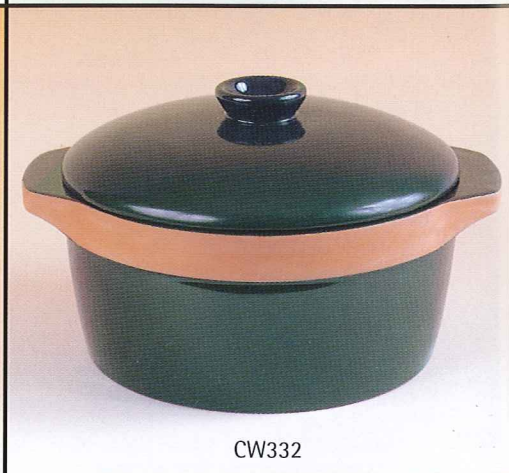

NB363 NB364

NB352 NB353 NB354
NB351-3 Pc. Set

NB326

Fruit Delight

Handpainted
Kitchen & Serving
Accessories

Colorworks

Contemporary Styling
Enhanced by Bands of Our Rich Terra Cotta

Elegant, yet Versatile
Great for Everyday, with Six Bold Colors to Mix or Match

COUNTRY CHARM

Generously-sized dinnerware, accessories, and giftware glazed in navy or forest, then speckled by hand to provide a finish reminiscent of yesteryear's enamelware.

CC303

CC304

CC305

CC307

CC301-Country Blue-
5 Pc. Place Setting