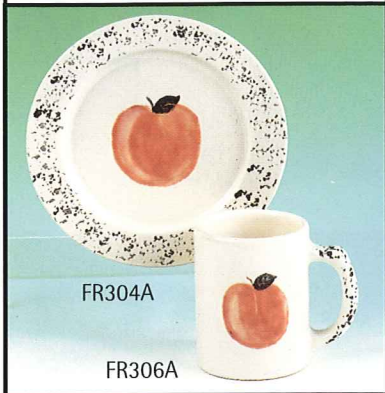

NB363 NB364

NB352 NB353 NB354
NB351-3 Pc. Set

NB326

Fruit Delight

Handpainted
Kitchen & Serving
Accessories

Colorworks

Contemporary Styling
Enhanced by Bands of Our Rich Terra Cotta

Elegant, yet Versatile
Great for Everyday, with Six Bold Colors to Mix or Match

COUNTRY CHARM

Generously-sized dinnerware, accessories, and giftware glazed in navy or forest, then speckled by hand to provide a finish reminiscent of yesteryear's enamelware.

CC303

CC304

CC305

CC307

CC301-Country Blue-
5 Pc. Place Setting