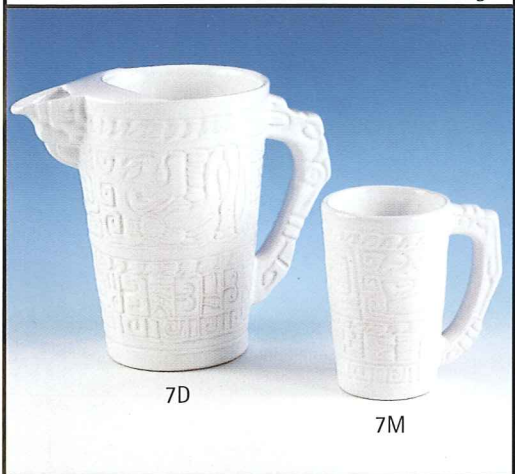

The AZTEC Collection

7X

7C4

7D